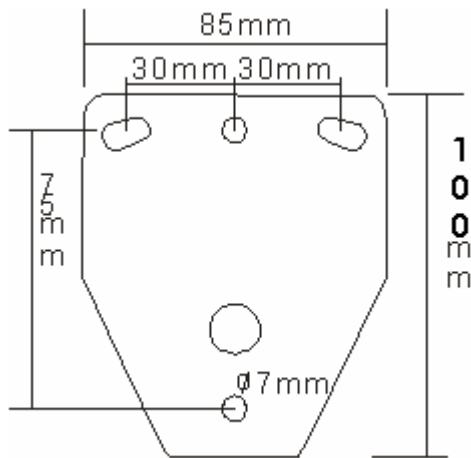

HOUSING BRACKET

Model No	LBR08
Item	Housing Bracket
Max. Load	10kg
	ALUMINIUM
Material, Color	BEIGE Silver-grey
DIMENSION	85(W)x100(L)x285(H)mm
SWIVEL ANGLE	360°
TILT ANGLE	90°
WEIGHT	0.75 KG

Your Security Provider